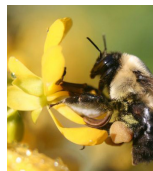

Julie Makin

Key Features:

Julie Makin

Flowers

Unique clusters of yellow and cream flowers offer an intriguing late summer bloom.

John Hilty

Nectar

Gland on the stem secretes nectar to attract insects, including ants, ladybird beetles, and flies to protect against attack.

Benjamin Vogt

Visitors to Explore

Pollinators are primarily bumblebees. Some caterpillars feed on the foliage, which feeds young birds.

Is wild senna right for your garden?

5-6 ft tall

July-Aug

To learn more about how you can help protect our wild places, visit HabitatMatters.org