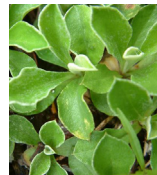

SMOOTH PUSSYTOES

(*Antennaria parlinii*)

NORTHWEST MICHIGAN
INVASIVE SPECIES NETWORK

Protecting, enhancing, and promoting Northwest Michigan's natural communities through terrestrial invasive plant management and outreach.

R.W. Smith

R.W. Smith

Summer Bloom

The clustered white flowers bloom in late spring, giving way to soft fluffy seedheads on female plants.

Louis M. Landry

Foliage

The low, silvery leaves of this plant make an excellent groundcover in sunny areas.

Kenneth Dwan Harrelson

Visitors to Explore

Hosts the caterpillars of butterflies like this American painted lady, and attracts pollinators throughout the summer.

Is smooth pussytoes right for your garden?