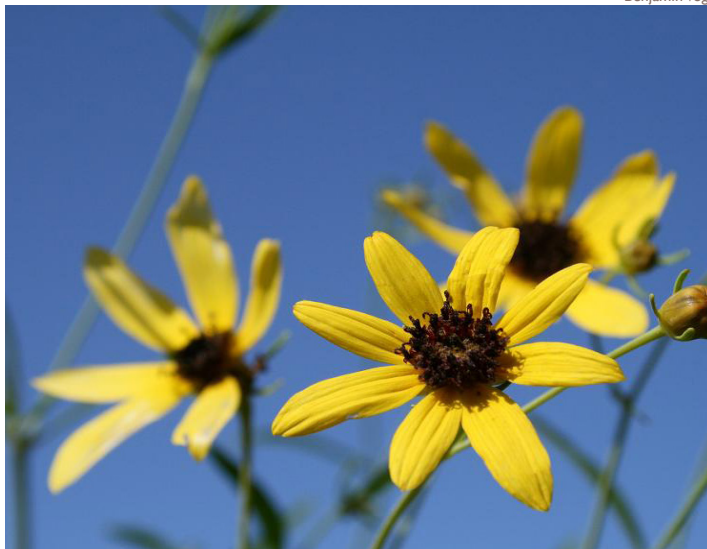

TALL COREOPSIS

(*Coreopsis tripteris*)

NORTHWEST MICHIGAN INVASIVE SPECIES NETWORK

Protecting, enhancing, and promoting Northwest Michigan's natural communities through terrestrial invasive plant management and outreach.

Benjamin Vogt

Is tall coreopsis right for your garden?

3-8 ft tall

July-Oct

To learn more about how you can help protect our wild places, visit HabitatMatters.org

Key Features:

RW Smith

Flowers

Sunny yellow midsummer flowers bloom at the top of this tall plant.

Phillip Merritt

Easy to Grow

Prefers full to partial sun, and moist soil, and tolerates competition from other plants.

John Hilty

Visitors to Explore

Nectar and pollen attract a variety of insects including bumblebees and butterflies.