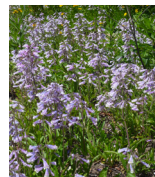

Tricia Forgrave

Easy to Grow

Excellent ground cover for dry, sunny areas, as it self-seeds and spreads readily.