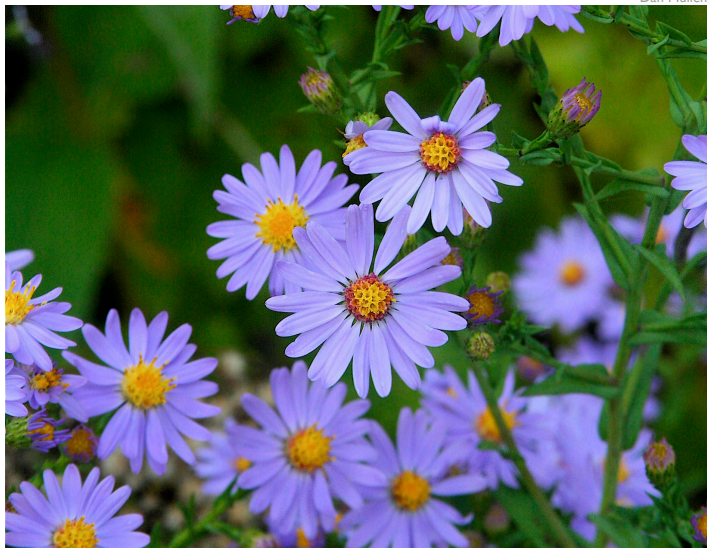

SMOOTH ASTER

(*Symphyotrichum laeve*)

NORTHWEST MICHIGAN INVASIVE SPECIES NETWORK

Protecting, enhancing, and promoting Northwest Michigan's natural communities through terrestrial invasive plant management and outreach.

Dan Mullen

Is smooth aster right for your garden?

2-4 ft tall

1-2 ft wide

Sept-Oct

To learn more about how you can help protect our wild places, visit HabitatMatters.org

Key Features:

Tom Potterfield

Rosette

Starts season as a small rosette. Unlike other asters, leaves are smooth.

Steve Burt

Pollinators

Attracts many species of native pollinators, including this hoverfly.

Photography by Tiwago

Visitors to Explore

Hosts caterpillars of this silvery checkerspot butterfly. Also hosts the banded woolly bear, and caterpillars of the pale banded dart.