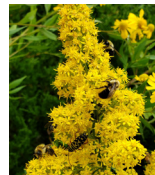

K. Grzesiak

Golden Boom

Spectacular mass effect. Flowers do not cause serious allergies (that's ragweed) and feed many pollinators.